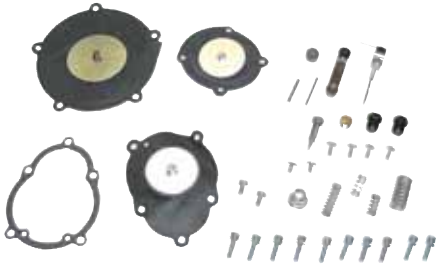

MASTER  
CATALOGUE

**TOTALSOURCE®**  
Parts and Accessories

DISTRIBUTOR OF GENUINE PARTS

**IMPCO® BEAM®**

**IMPCO® BEAM®**

**IMPCO® BEAM®**

BEAM 60 REGULATOR

REF 101PM1499

BEAM 120 REGULATOR

REF 101PM1501

COBRA REGULATOR

REF 101PM1505

BEAM 60 REPAIR KIT

REF 101PM1500

BEAM 120 REPAIR KIT

REF 101PM1502

COBRA REPAIR KIT

REF 101PM1506

**IMPCO® BEAM®**

**IMPCO® BEAM®**

**IMPCO® BEAM®**

FILTER LOCK-OFF VAC.

REF 101PM1306  
Mod. VFF 30

RKJ UNIT