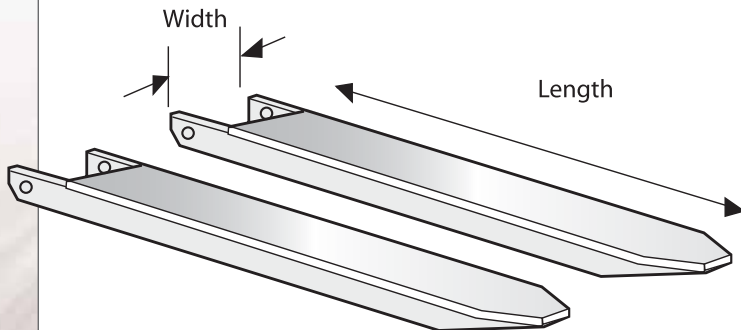

**FORK EXTENSIONS**

**SUPPLIED COMPLETE WITH CERTIFICATION**

**Carriage paid  
UK mainland  
Supplied complete with Certification**

ORDER REF	width	length mm	length ins
101PM1906	4 inch	1220	48
101PM1907	4 inch	1370	54
101PM1908	4 inch	1525	60
101PM1909	4 inch	1830	72
101PM1910	4 inch	1980	78
101PM1911	4 inch	2130	84
101PM1912	4 inch	2440	96
101PM1913	5 inch	1220	48
101PM1914	5 inch	1370	54
101PM1915	5 inch	1525	60
101PM1916	5 inch	1830	72
101PM1917	5 inch	1980	78
101PM1918	5 inch	2130	84
101PM1919	5 inch	2440	96
101PM1920	6 inch	1370	54
101PM1921	6 inch	1525	60
101PM1922	6 inch	1830	72
101PM1923	6 inch	1980	78
101PM1924	6 inch	2134	84
101PM1925	6 inch	2440	96